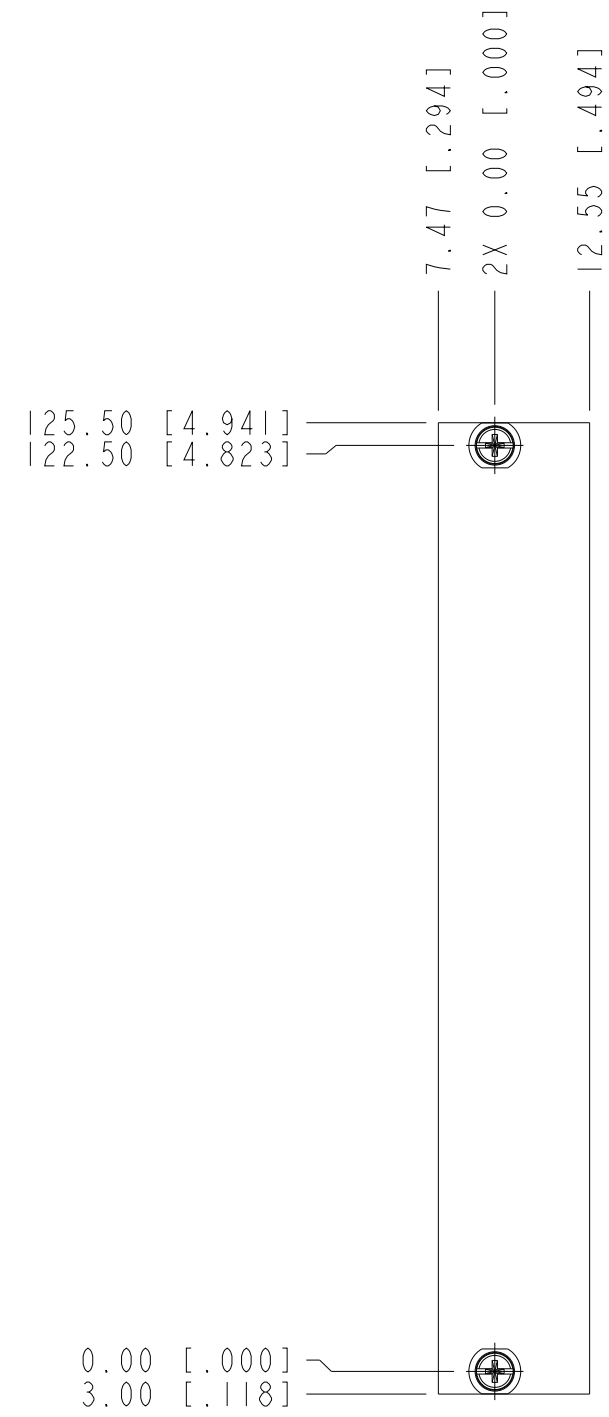

 **CLICK HERE**

**PXI Filler Panel**

4

3

2

1

COPYRIGHT ©2018  
NATIONAL INSTRUMENTS CORPORATION AND ITS LICENSORS. ALL RIGHTS RESERVED.

METRIC

CUSTOMER DRAWING

UNLESS OTHERWISE SPECIFIED  
DIMENSIONS ARE IN MILLIMETERS  
AND [INCHES]

AUSTIN, TEXAS

DO NOT SCALE DRAWING

TITLE

PANEL, 4HP, FILLER, PXI

THIRD ANGLE PROJECTION

SIZE CODE IDENT NO. MM/DD/YYYY

C 7U296

12/05/18

SCALE: 1/1

SHEET 1 OF 1

1. REFER TO PRODUCT MANUAL ON NI.COM FOR MORE DETAILS  
NOTES: UNLESS OTHERWISE SPECIFIED.

4

3

2