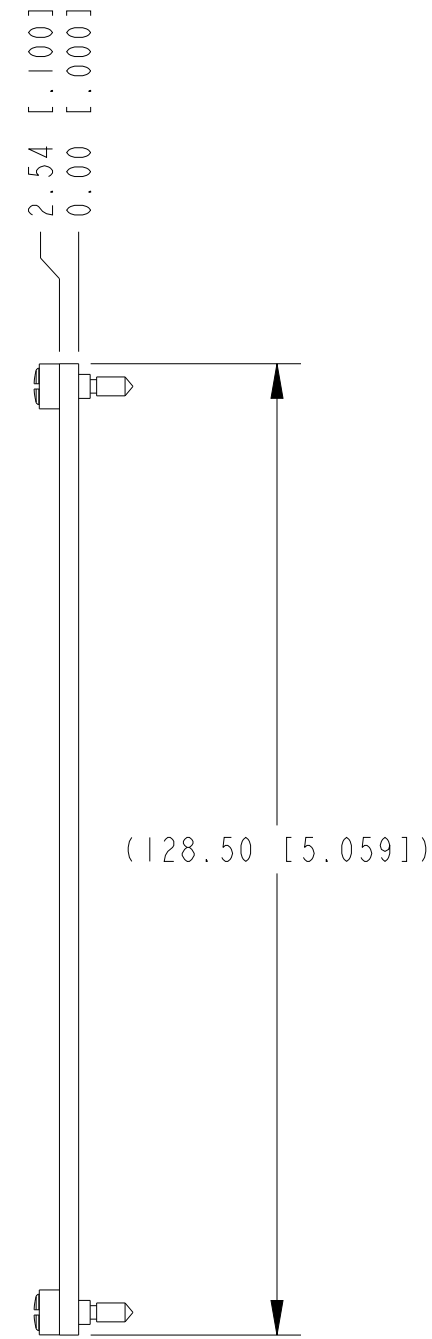

 **CLICK HERE**

**PXI Filler Panel**

4

3

2

1

COPYRIGHT ©2018  
NATIONAL INSTRUMENTS CORPORATION AND ITS LICENSORS. ALL RIGHTS RESERVED.

METRIC

CUSTOMER DRAWING

UNLESS OTHERWISE SPECIFIED  
DIMENSIONS ARE IN MILLIMETERS  
AND [INCHES]

AUSTIN, TEXAS

DO NOT SCALE DRAWING

TITLE

PANEL, 4HP, FILLER, PXI

THIRD ANGLE PROJECTION

SIZE CODE IDENT NO. MM/DD/YYYY

C 7U296

12/05/18

SCALE: 1/1

SHEET 1 OF 1

1. REFER TO PRODUCT MANUAL ON NI.COM FOR MORE DETAILS  
NOTES: UNLESS OTHERWISE SPECIFIED.

4

3

2